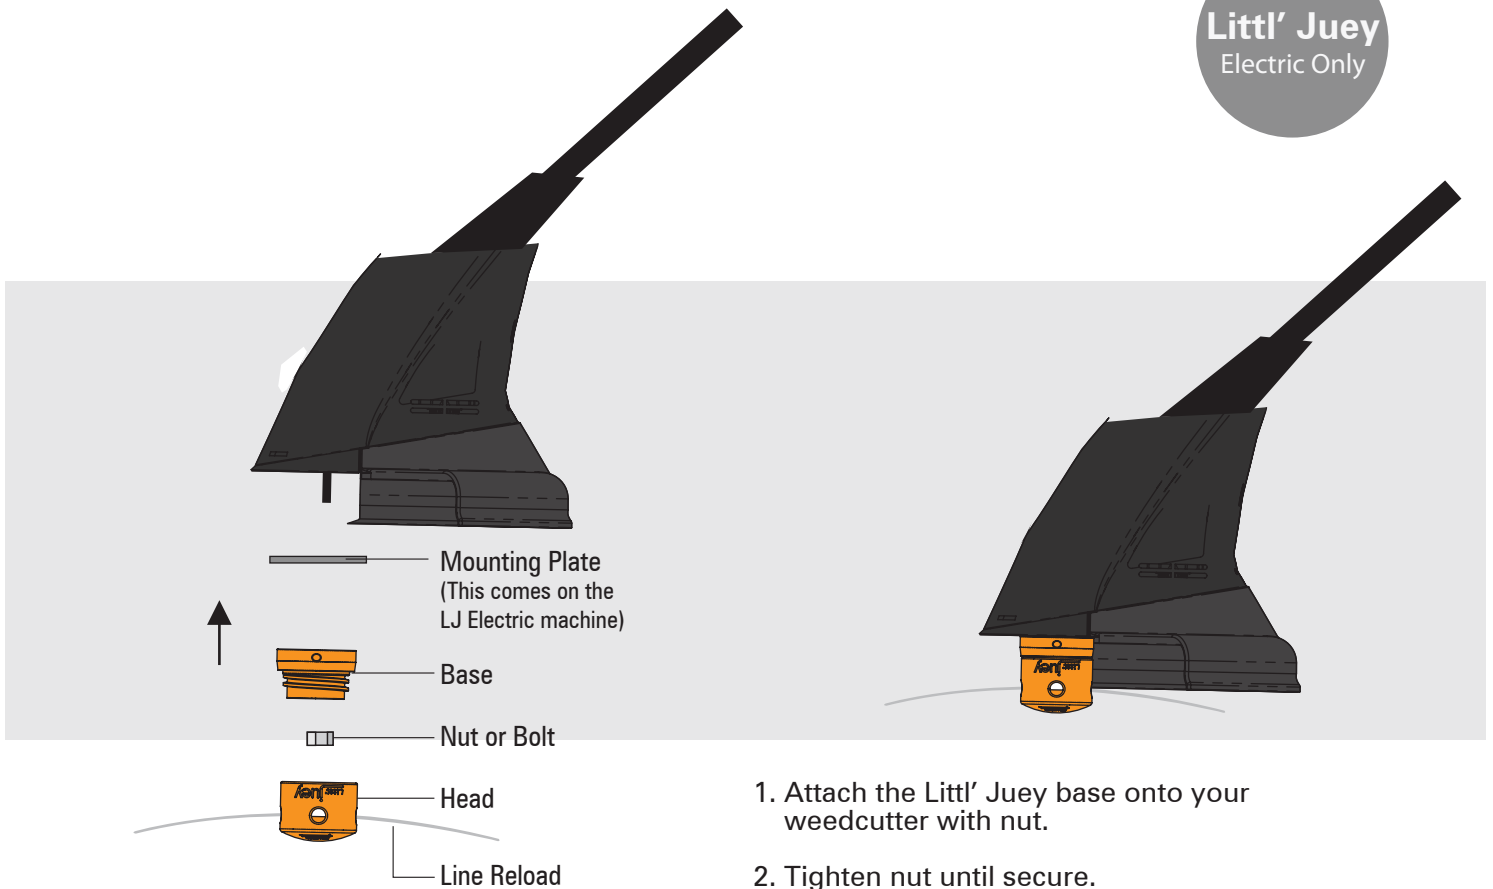

Electric Head Fitment & Assembly Details

Littl' Juey
Electric Only

Please Note:
Safety equipment
must be worn
when operating
your weedcutter.

Littl' juey
www.littljuey.com